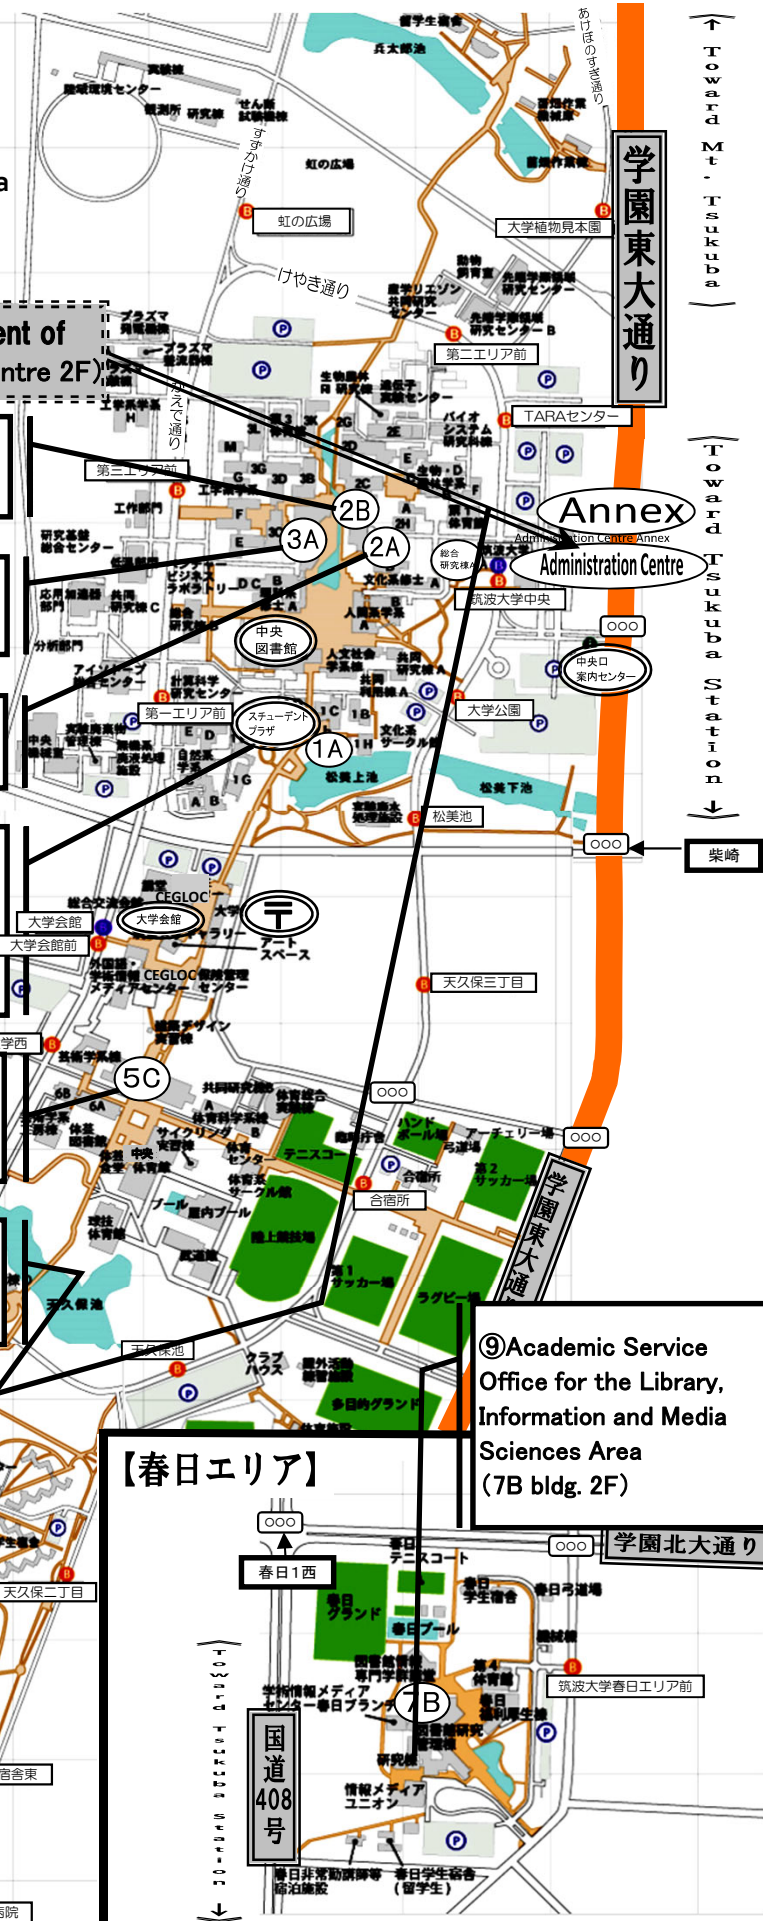

CAMPUS MAP

<http://www.tsukuba.ac.jp/en/access/tsukuba-campus>

① Educational Reform Support, Department of Educational Promotion (Administration Centre 2F)

⑤ Academic Service Office for the Life and Environmental Sciences Area (2B bldg. 3F)

④ Academic Service Office for the Systems and Information Engineering Area (3A bldg. 2F)

⑥ Academic Service Office for the Human Sciences Area (2A bldg. 2F)

② Academic Service Office for the Humanities and Social Sciences Area

③ Academic Service Office for the Pure and Applied Sciences Area (1A bldg. 3F)

⑦ Academic Service Office for the Art and Sports Sciences Area (5C bldg. 2F)

⑧ Academic Service Office for the Medical Sciences Area (4A bldg. 2F)

⑩ School Integrative and Global Majors Office (Laboratory of Advanced Research A 7F)

⑨ Academic Service Office for the Library, Information and Media Sciences Area (7B bldg. 2F)

↑ Toward Mt. Tsukuba
↓ Toward Tsukuba Station

学園東大通り

Annex
Administration Centre

学園東大通り

学園北大通り

国道408号

国道408号

Toward Tsukuba Station

Toward Tsukuba Station