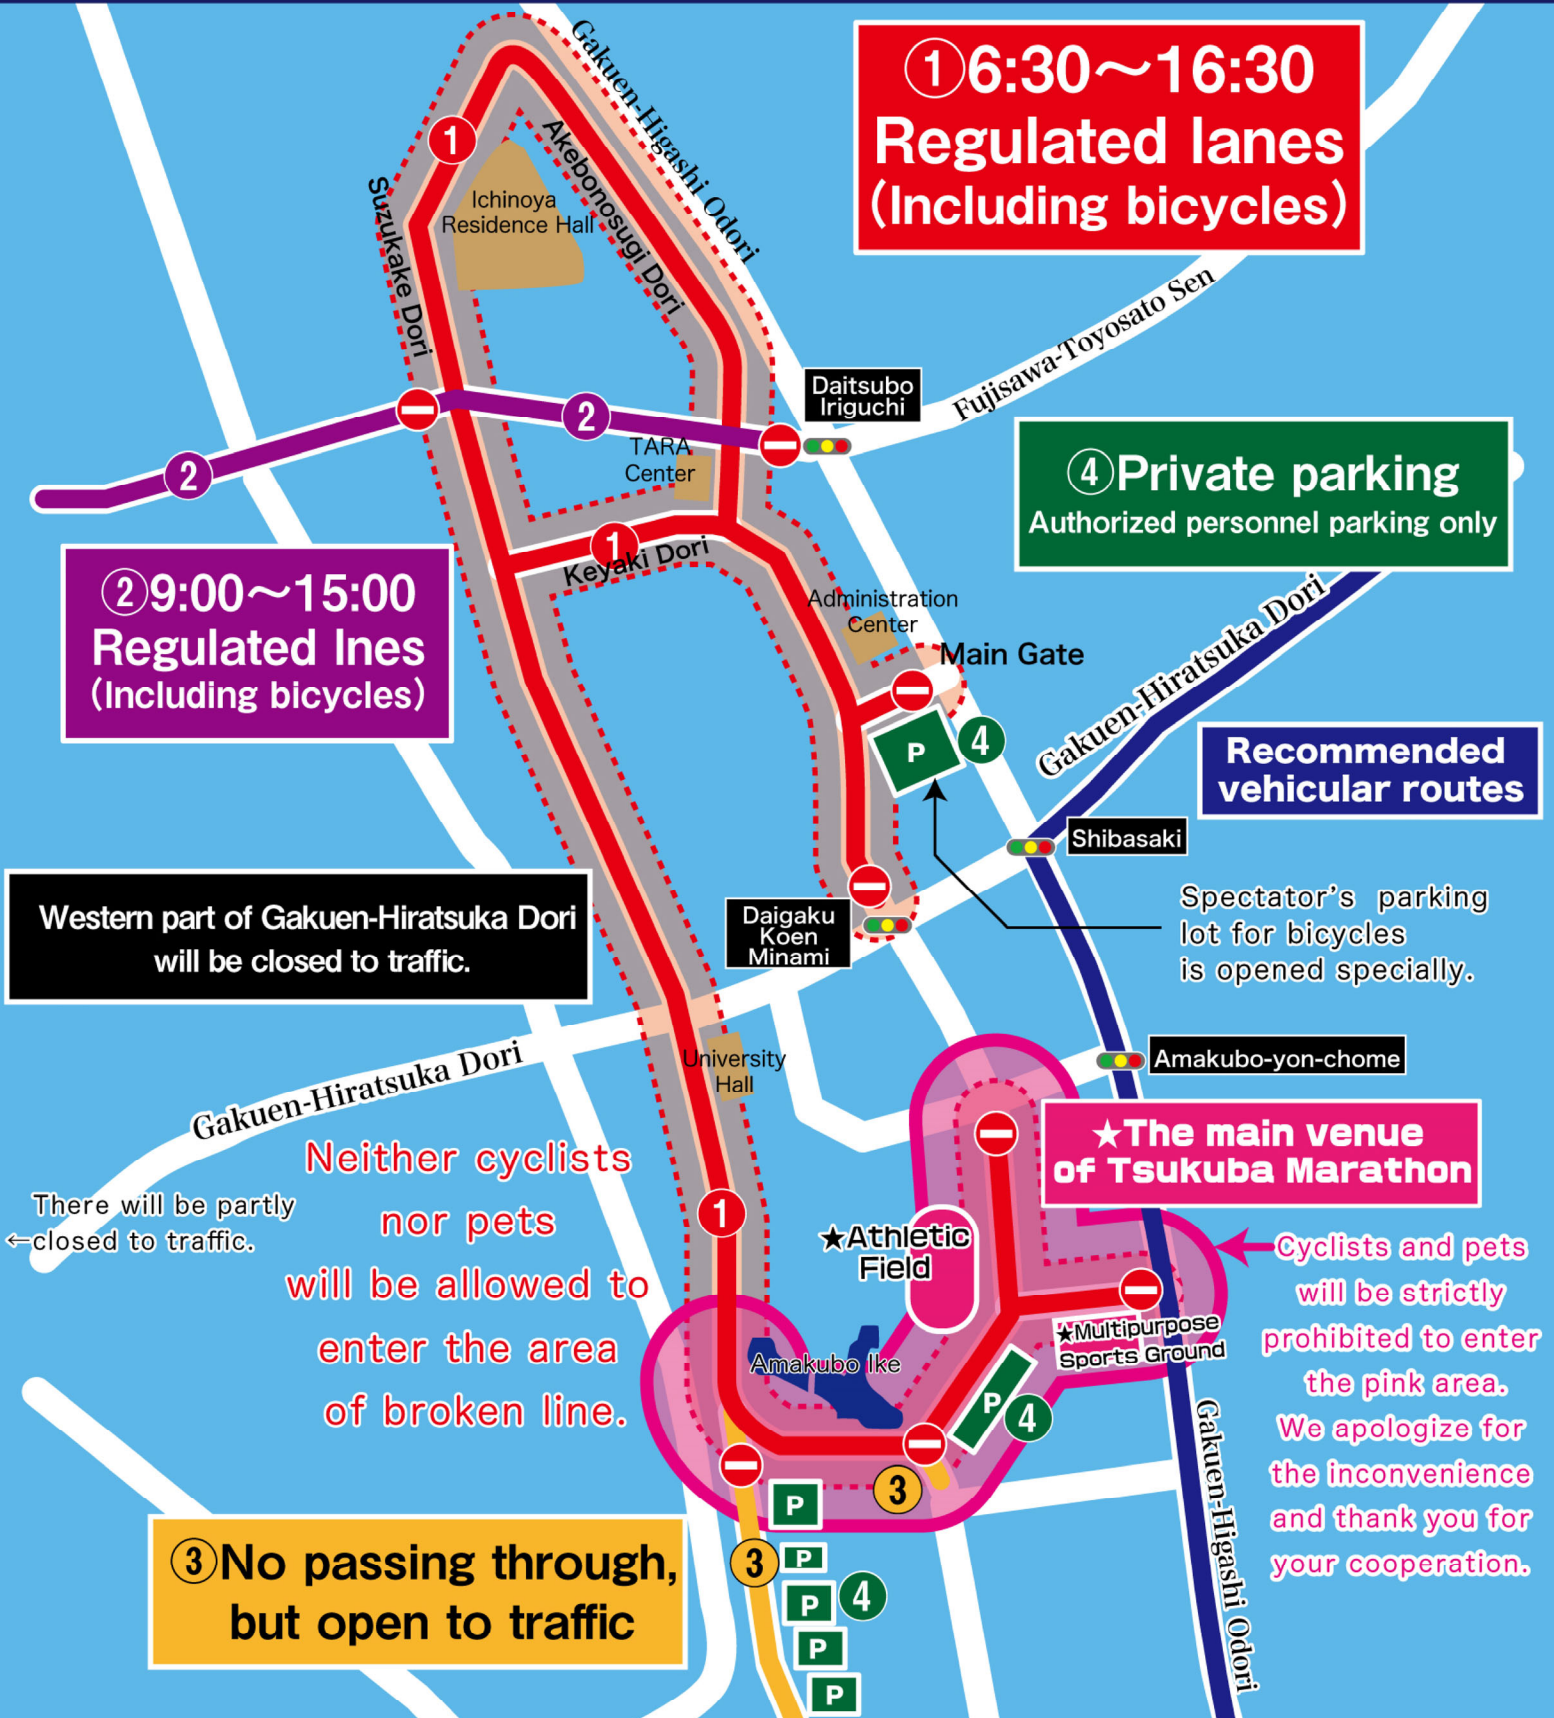

SPECIAL TRAFFIC REGULATIONS

Sun, Nov. 24, 2019 6:30 ~ 16:30

Traffic controls to be imposed during the TSUKUBA MARATHON 2018.

Vehicular traffic, **including bicycles**, will not be permitted on or in the vicinity of the course as below.

Parking on the streets are prohibited on the course. On the race day, illegal parking will be managed strictly.

No pets are allowed on the course too. 